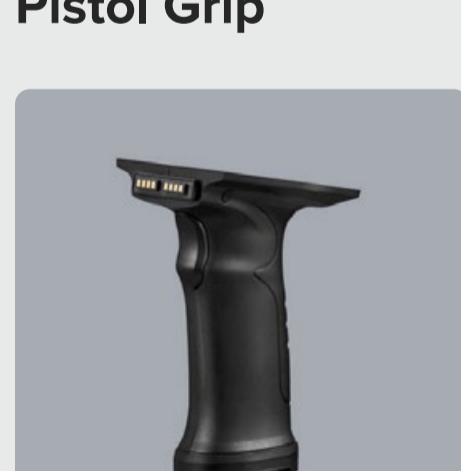

SNP-C3000/4000/4050-USB/DC-FP-FIPS

C3000/C4000/C4050 snap-on, Micro-USB and 5V DC port, equipped with Fingerprint module(Fips-201)

LF Extended Antenna

EXD-ANTENNA-LF

LF extended antenna, device needs to be configured with 134K(HDX+FDX) module.

Wrisband

SG-C3000/4000/4050-HDSTP

C3000/C4000/4050 wrisband

Charging Cradle

CRD-C3000/4000/4050-1SC1B

C3000/C4000/C4050 charging cradle, it supports joint charging for one device and one piece of battery, use with DCPWR-C3000/4000/4050-5V2A-XX.

Pistol Grip

TRG-C3000/4000/4050-PG

C3000/C4000/C4050 Pistol grip, read UHF tag and barcode scanning like pulling the trigger. Internal battery

Holster

SG-C3000/4000-CPH

C3000/C4000 holster with belt supplies additional protection.