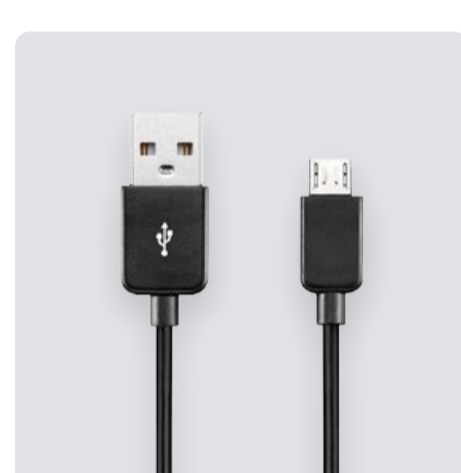

C3000 / C4000 / C4050

Accessories Guide

STD. Spec.

Adapter

DCPWR- C3000/4000/4050-5V2A-CN

C3000/C4000/C4050 adapter(CH), I/P: 100-240V, O/P: 5V2A, DC

DCPWR-C3000/4000/4050-5V2A-EU

C3000/C4000/C4050 adapter(EU), I/P: 100-240V, O/P: 5V2A, DC

DCPWR-C3000/4000/4050-5V2A-UK

C3000/C4000/C4050 adapter(UK), I/P: 100-240V, O/P: 5V2A, DC

DCPWR-C3000/4000/4050-5V2A-US

C3000/C4000/C4050 adapter(US), I/P: 100-240V, O/P: 5V2A, DC

DCPWR-C3000/4000/4050-5V2A-IN

C3000/C4000/C4050 adapter (IND), I/P: 100-240V, O/P: 5V2A, DC

USB Cable

DC-C3000/4000/4050-USB

USB cable

Battery

BTRY-C3000/4000/4050-32MA

3200mAh Li-ion battery, 3.7V O/P, used for C3000/C4000/C4050

Capacitor Pen

SG-C3000-STYLUS

C3000 capacitor pen with sling

Snap-on

SNP-C3000/4000/4050-USB/DC

C3000/C4000/C4050 snap-on, Micro-USB and 5V DC port

Optional

Fingerprint Snap-on

SNP-C3000/4000/4050-USB/DC-FP