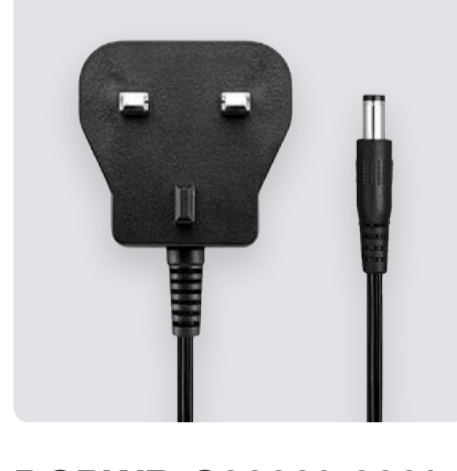

C3000 / C4000 / C4050

Accessories Guide

STD. Spec.

Adapter

DCPWR- C3000/4000/4050-5V2A-CN

C3000/C4000/C4050 adapter(CH), I/P: 100-240V, O/P: 5V2A, DC

DCPWR-C3000/4000/4050-5V2A-EU

C3000/C4000/C4050 adapter(EU), I/P: 100-240V, O/P: 5V2A, DC

DCPWR-C3000/4000/4050-5V2A-UK

C3000/C4000/C4050 adapter(UK), I/P: 100-240V, O/P: 5V2A, DC

DCPWR-C3000/4000/4050-5V2A-US

C3000/C4000/C4050 adapter(US), I/P: 100-240V, O/P: 5V2A, DC

DCPWR-C3000/4000/4050-5V2A-IN

C3000/C4000/C4050 adapter (IND), I/P: 100-240V, O/P: 5V2A, DC

USB Cable

DC-C3000/4000/4050-USB

USB cable

Battery

BTRY-C3000/4000/4050-32MA

3200mAh Li-ion battery, 3.7V O/P, used for C3000/C4000/C4050

Capacitor Pen

SG-C3000-STYLUS

C3000 capacitor pen with sling

Snap-on

SNP-C3000/4000/4050-USB/DC

C3000/C4000/C4050 snap-on, Micro-USB and 5V DC port

Optional

Fingerprint Snap-on

SNP-C3000/4000/4050-USB/DC-FP