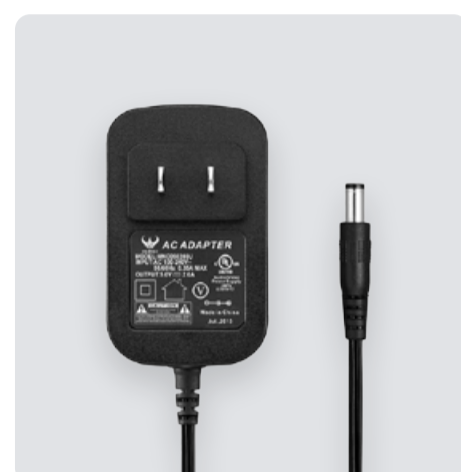

C3000 / C4000 / C4050

Accessories Guide

STD. Spec.

Adapter

DCPWR- C3000/4000/4050-5V2A-CN

C3000/C4000/C4050 adapter(CH), I/P: 100-240V, O/P: 5V2A, DC

DCPWR-C3000/4000/4050-5V2A-EU

C3000/C4000/C4050 adapter(EU), I/P: 100-240V, O/P: 5V2A, DC

DCPWR-C3000/4000/4050-5V2A-UK

C3000/C4000/C4050 adapter(UK), I/P: 100-240V, O/P: 5V2A, DC

DCPWR-C3000/4000/4050-5V2A-US

C3000/C4000/C4050 adapter(US), I/P: 100-240V, O/P: 5V2A, DC

DCPWR-C3000/4000/4050-5V2A-IN

C3000/C4000/C4050 adapter (IND), I/P: 100-240V, O/P: 5V2A, DC

USB Cable

DC-C3000/4000/4050-USB

USB cable

Battery

BTRY-C3000/4000/4050-32MA

3200mAh Li-ion battery, 3.7V O/P, used for C3000/C4000/C4050

Capacitor Pen

SG-C3000-STYLUS

C3000 capacitor pen with sling

Snap-on

SNP-C3000/4000/4050-USB/DC

C3000/C4000/C4050 snap-on, Micro-USB and 5V DC port

Optional

Fingerprint Snap-on

SNP-C3000/4000/4050-USB/DC-FP