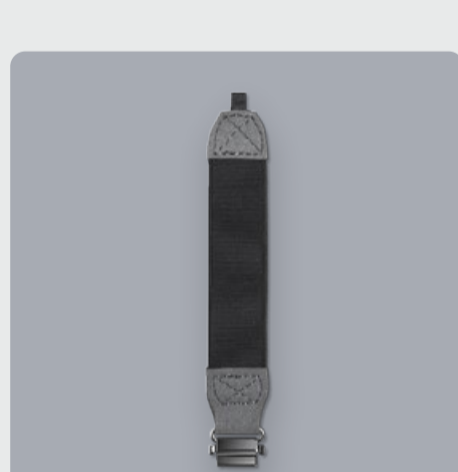

SNP-C3000/4000/4050-USB/DC-FP-FIPS

C3000/C4000/C4050 snap-on, Micro-USB and 5V DC port, equipped with Fingerprint module(Fips-201)

LF Extended Antenna

EXD-ANTENNA-LF

LF extended antenna, device needs to be configured with 134K(HDX+FDX) module.

Wrisband

SG-C3000/4000/4050-HDSTP

C3000/C4000/4050 wrisband

Charging Cradle

CRD-C3000/4000/4050-1SC1B

C3000/C4000/C4050 charging cradle, it supports joint charging for one device and one piece of battery, use with DCPWR-C3000/4000/4050-5V2A-XX.