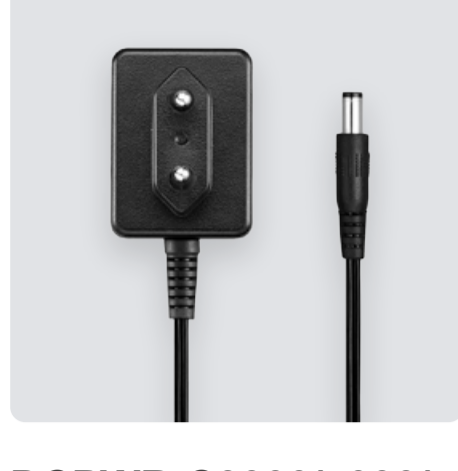

C3000 / C4000 / C4050

Accessories Guide

STD. Spec.

Adapter

DCPWR- C3000/4000/4050-5V2A-CN

C3000/C4000/C4050 adapter(CH), I/P: 100-240V, O/P: 5V2A, DC

DCPWR-C3000/4000/4050-5V2A-EU

C3000/C4000/C4050 adapter(EU), I/P: 100-240V, O/P: 5V2A, DC

DCPWR-C3000/4000/4050-5V2A-UK

C3000/C4000/C4050 adapter(UK), I/P: 100-240V, O/P: 5V2A, DC

DCPWR-C3000/4000/4050-5V2A-US

C3000/C4000/C4050 adapter(US), I/P: 100-240V, O/P: 5V2A, DC

DCPWR-C3000/4000/4050-5V2A-IN

C3000/C4000/C4050 adapter (IND), I/P: 100-240V, O/P: 5V2A, DC

USB Cable

DC-C3000/4000/4050-USB

USB cable

Battery

BTRY-C3000/4000/4050-32MA

3200mAh Li-ion battery, 3.7V O/P, used for C3000/C4000/C4050

Capacitor Pen

SG-C3000-STYLUS

C3000 capacitor pen with sling

Snap-on

SNP-C3000/4000/4050-USB/DC

C3000/C4000/C4050 snap-on, Micro-USB and 5V DC port

Optional

Fingerprint Snap-on

SNP-C3000/4000/4050-USB/DC-FP