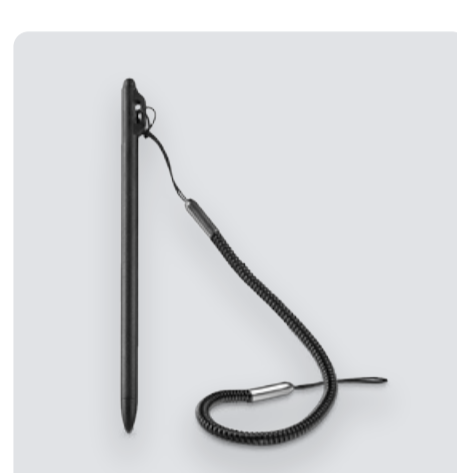

C3000/C4000/C4050 adapter (IND), I/P: 100-240V, O/P: 5V2A, DC

USB Cable

DC-C3000/4000/4050-USB

USB cable

Battery

BTRY-C3000/4000/4050-32MA

3200mAh Li-ion battery, 3.7V O/P, used for C3000/C4000/C4050

Capacitor Pen

SG-C3000-STYLUS

C3000 capacitor pen with sling

Snap-on

SNP-C3000/4000/4050-USB/DC

C3000/C4000/C4050 snap-on, Micro-USB and 5V DC port

Optional

Fingerprint Snap-on

SNP-C3000/4000/4050-USB/DC-FP